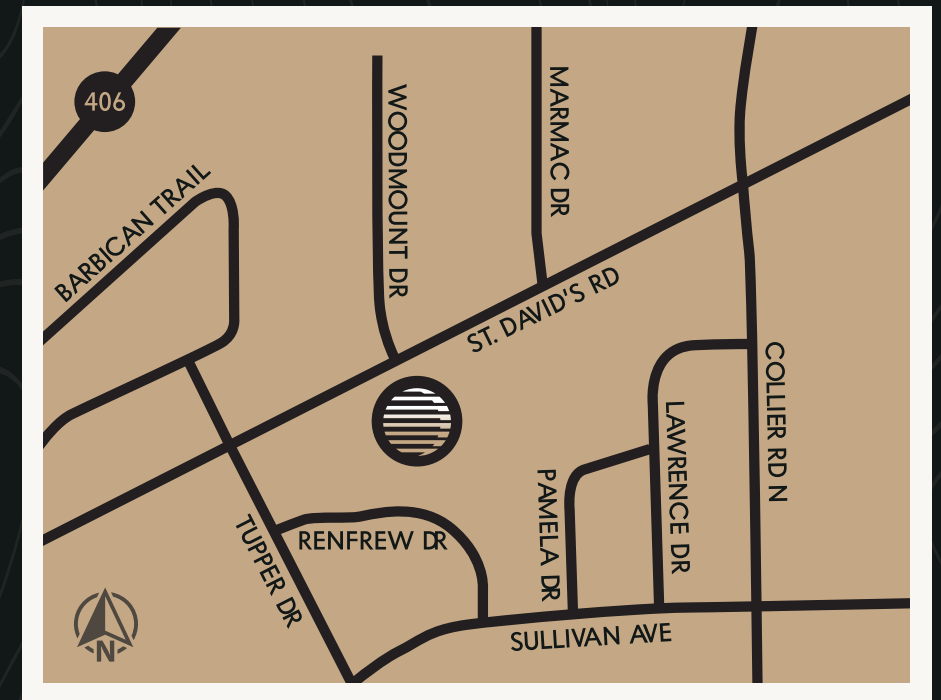

LUNA

205 ST. DAVID'S ROAD

SILVERGATE HOMES

905.680.6000 | SILVERGATEHOMES.COM

f @silvergate_homes

ALL LOT RENDERINGS ARE ARTIST'S CONCEPTS AND DRAWING IS NOT TO SCALE. ALL MATERIALS, SPECIFICATIONS AND LOT DIMENSIONS ARE SUBJECT TO CHANGE WITHOUT NOTICE. E. & O.E.