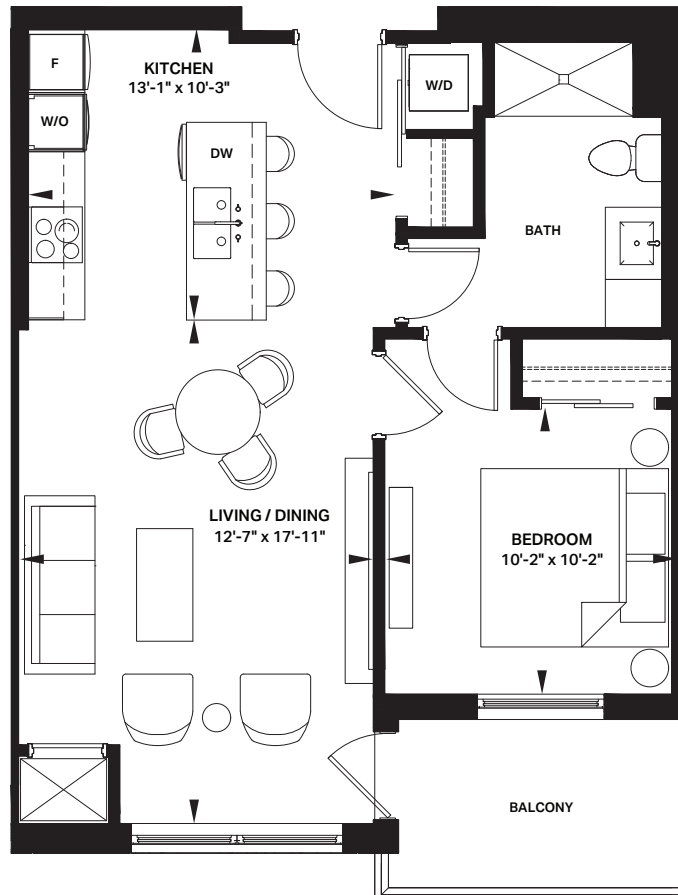

# MERRITTON MILLS

**GREENLANE**  
**657 SQ.FT.**  
**1 BED / 1 BATH**

LEVEL 1

LEVELS 2-5