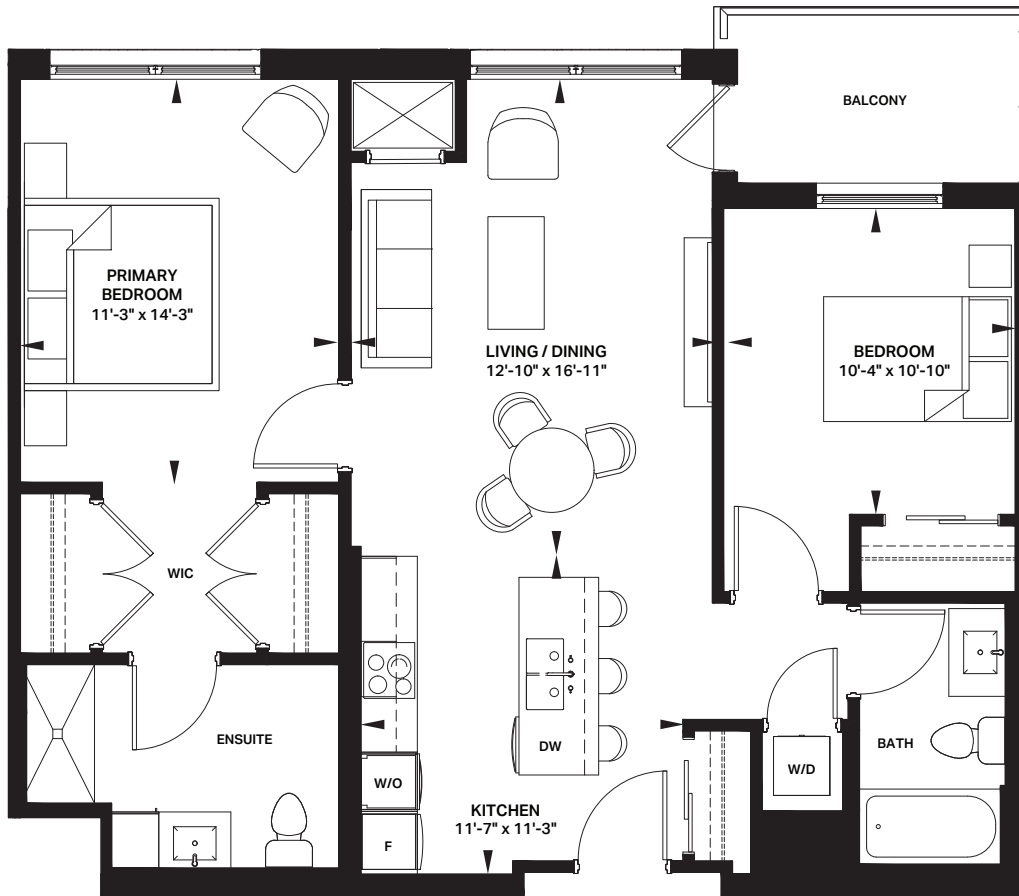

MERRITTON MILLS

KACABA
1025 SQ.FT.
2 BED / 2 BATH

LEVELS 2-5