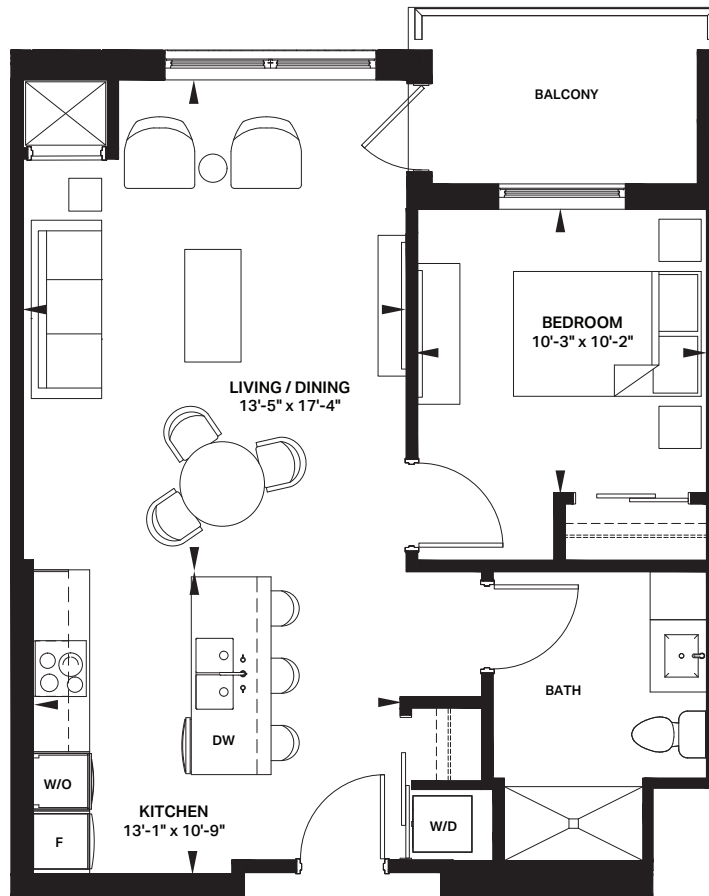

# MERRITTON MILLS

MALIVOIRE  
711 SQ.FT.  
1 BED / 1 BATH

LEVELS 2-5