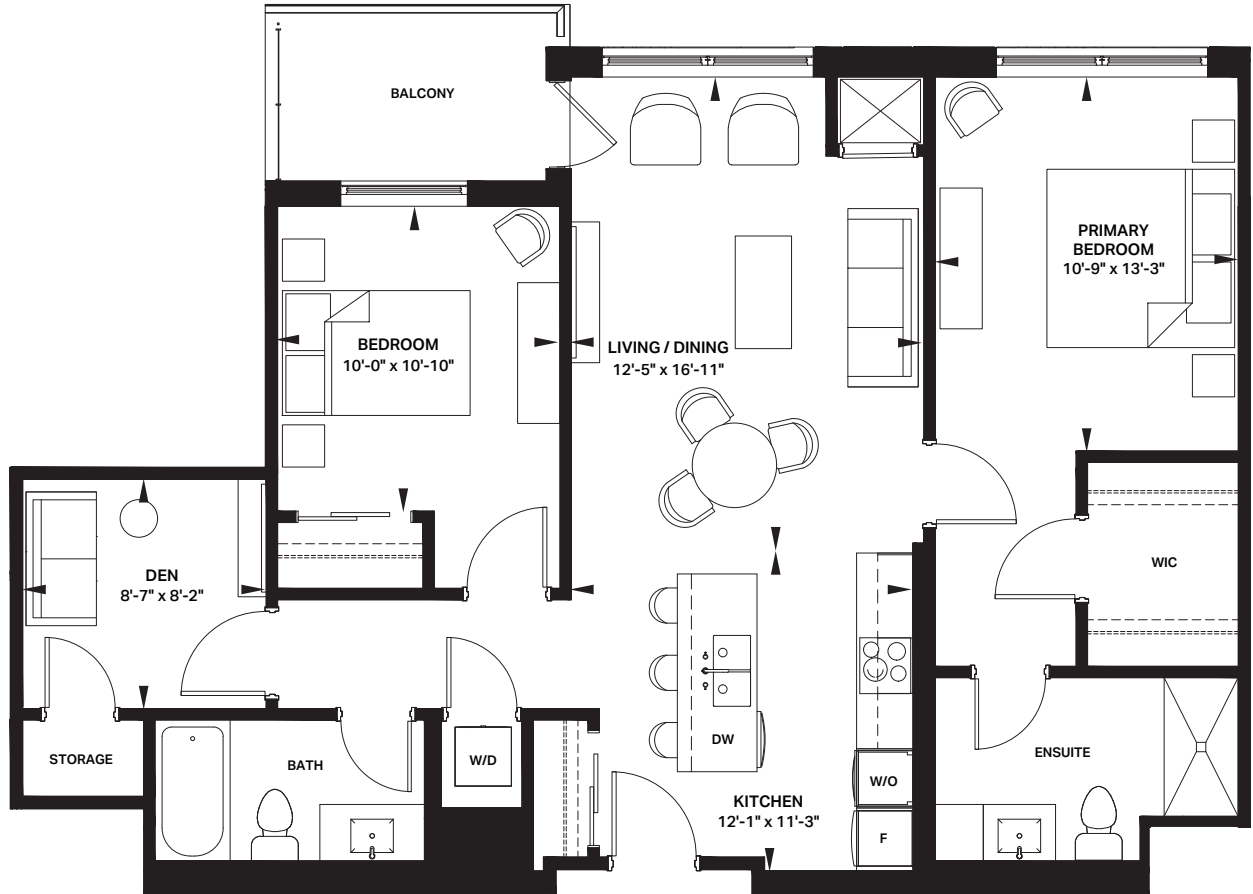

MERRITTON MILLS

REIF
1108 SQ.FT.
2 BED + DEN / 2 BATH

LEVELS 2-5