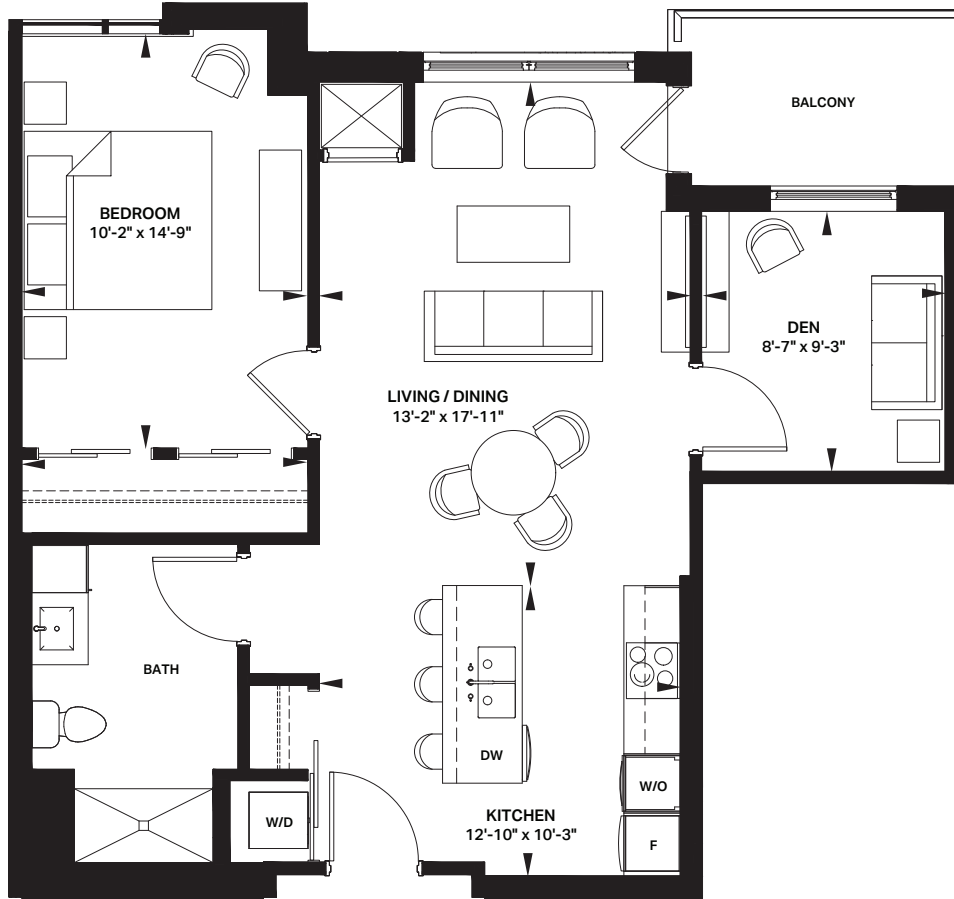

MERRITTON MILLS

TAWSE
837 SQ.FT.
1 BED + DEN / 1 BATH

LEVELS 3-5