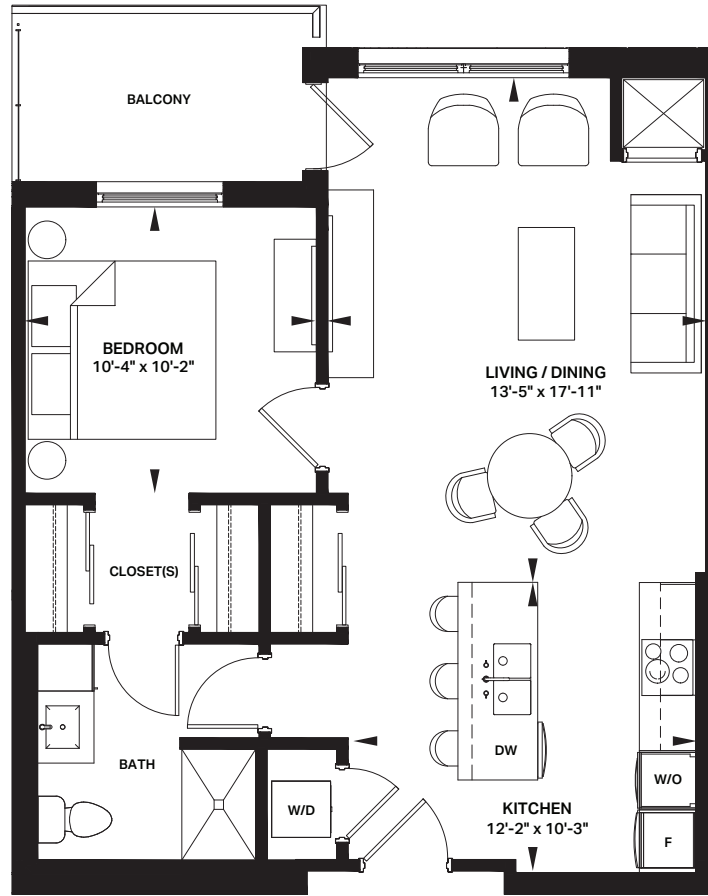

MERRITTON MILLS

PENINSULA
686 SQ.FT.
1 BED / 1 BATH

LEVEL 1

LEVELS 2-5