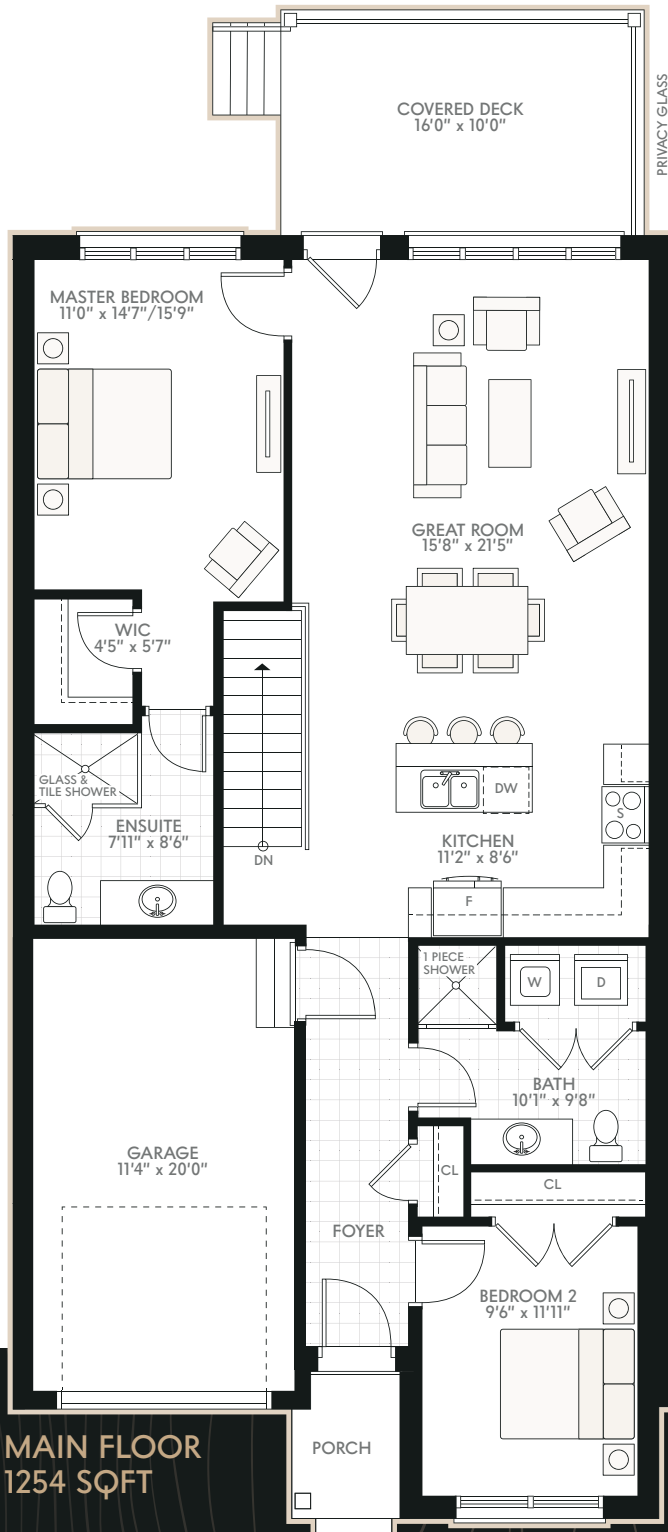

# LUNA

# UNIT 2 1254 SQFT

## ONE CAR GARAGE BUNGALOW TOWNHOME INTERIOR UNIT

ARTIST'S CONCEPT

**MAIN FLOOR**  
1254 SQFT

**BASEMENT  
OPTIONAL  
FINISHED  
AREA 771 SQFT**