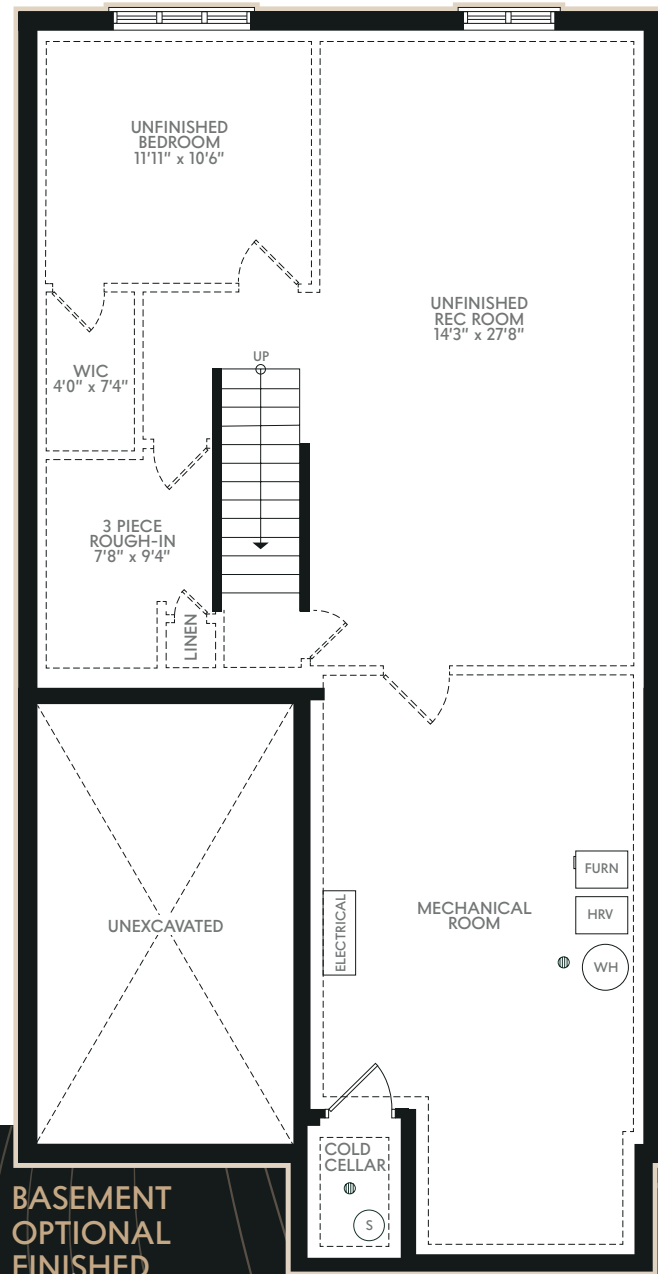

# UNIT 2 1254 SQFT

## ONE CAR GARAGE BUNGALOW TOWNHOME INTERIOR UNIT

ARTIST'S CONCEPT

**MAIN FLOOR**  
1254 SQFT

**BASEMENT  
OPTIONAL  
FINISHED  
AREA 771 SQFT**